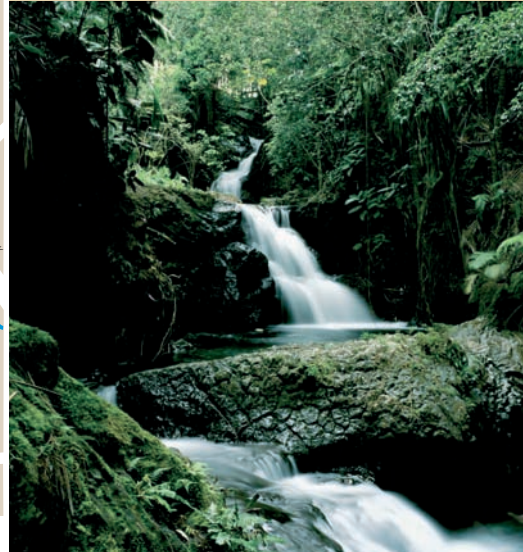

killarney town centre